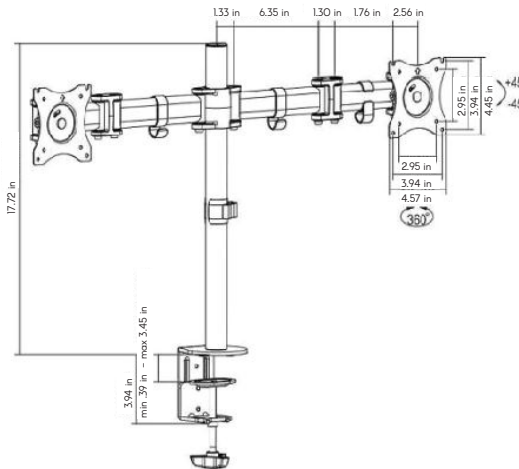

Monitor Arms

Screen Size
13"-27"

Weight Capacity
8kg/17.6lbs

VESA Compatible
75x75 100x100

Tilt Range
+45° ~ -45°

Swivel Range
180°

Screen Level
360°

Cable
Management

Products	SKU#	Weight	List Price
Single Simple Height Adjustment	5TAM0601SV	10 lbs	\$185
Dual Simple Height Adjustment	5TAM0602SV	12 lbs	\$229

GATEWAY office Furniture

Monitor Arms

Swivel monitors right and left for maximum viewing flexibility

Portrait and landscape orientation

Freely adjusting height for an optimal ergonomic position

Freely adjusting height for an optimal ergonomic position

GATEWAY office furniture