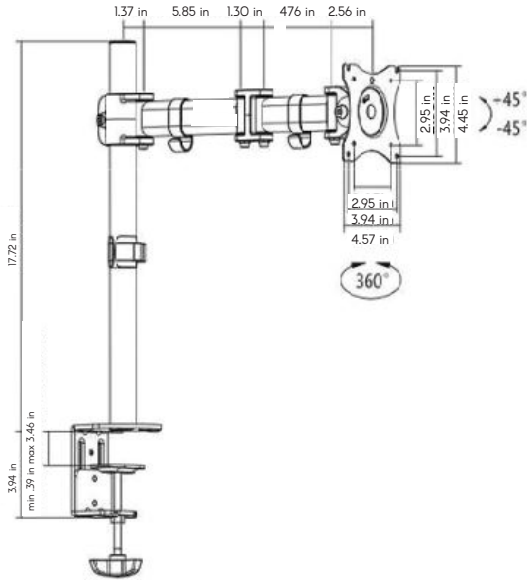

Monitor Arms

Screen Size
13"-27"

Weight Capacity
8kg/17.6lbs

VESA Compatible
75x75 100x100

Tilt Range
+45° ~ -45°

Swivel Range
180°

Screen Level
360°

Cable
Management

Products	SKU#	Weight	List Price
Single Simple Height Adjustment	5TAM0601SV	10 lbs	\$185
Dual Simple Height Adjustment	5TAM0602SV	12 lbs	\$229

GATEWAY office Furniture

Monitor Arms

Swivel monitors right and left for maximum viewing flexibility

Portrait and landscape orientation

Freely adjusting height for an optimal ergonomic position

Freely adjusting height for an optimal ergonomic position

GATEWAY office furniture