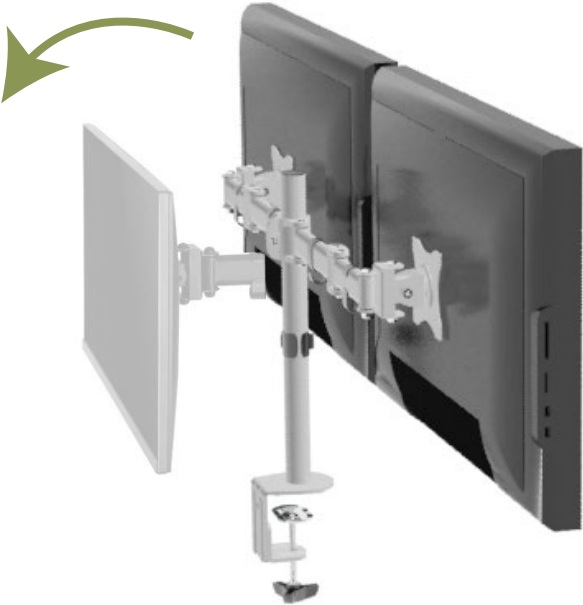

Monitor Arms

Screen Size
13"-27"

Weight Capacity
8kg/17.6lbs

VESA Compatible
75x75 100x100

Tilt Range
+45° ~ -45°

Swivel Range
180°

Screen Level
360°

Cable
Management

Products	SKU#	Weight	List Price
Single Simple Height Adjustment	5TAM0601SV	10 lbs	\$185
Dual Simple Height Adjustment	5TAM0602SV	12 lbs	\$229

GATEWAY office Furniture

Monitor Arms

Swivel monitors right and left for maximum viewing flexibility

Portrait and landscape orientation

Freely adjusting height for an optimal ergonomic position

Freely adjusting height for an optimal ergonomic position

GATEWAY office furniture