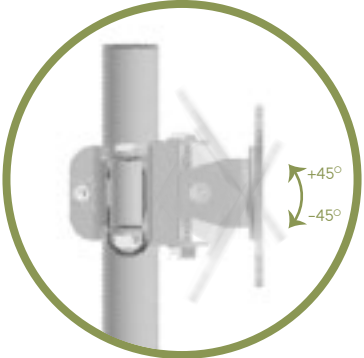

Monitor Arms

Screen Size
13"-27"

Weight Capacity
8kg/17.6lbs

VESA Compatible
75x75 100x100

Tilt Range
+45° ~ -45°

Swivel Range
180°

Screen Level
360°

Cable
Management

Products	SKU#	Weight	List Price
Single Simple Height Adjustment	5TAM0601SV	10 lbs	\$185
Dual Simple Height Adjustment	5TAM0602SV	12 lbs	\$229

GATEWAY office Furniture

Monitor Arms

Swivel monitors right and left for maximum viewing flexibility

Portrait and landscape orientation

Freely adjusting height for an optimal ergonomic position

Freely adjusting height for an optimal ergonomic position

GATEWAY office furniture